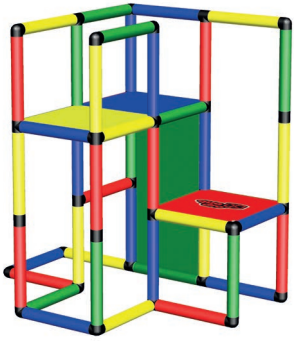

Observation Tower

📏 125 x 85 x 125 cm

👤 18 m/mo 🕒 2 std/h

A0035

1

2

Spielburg

Play Castle