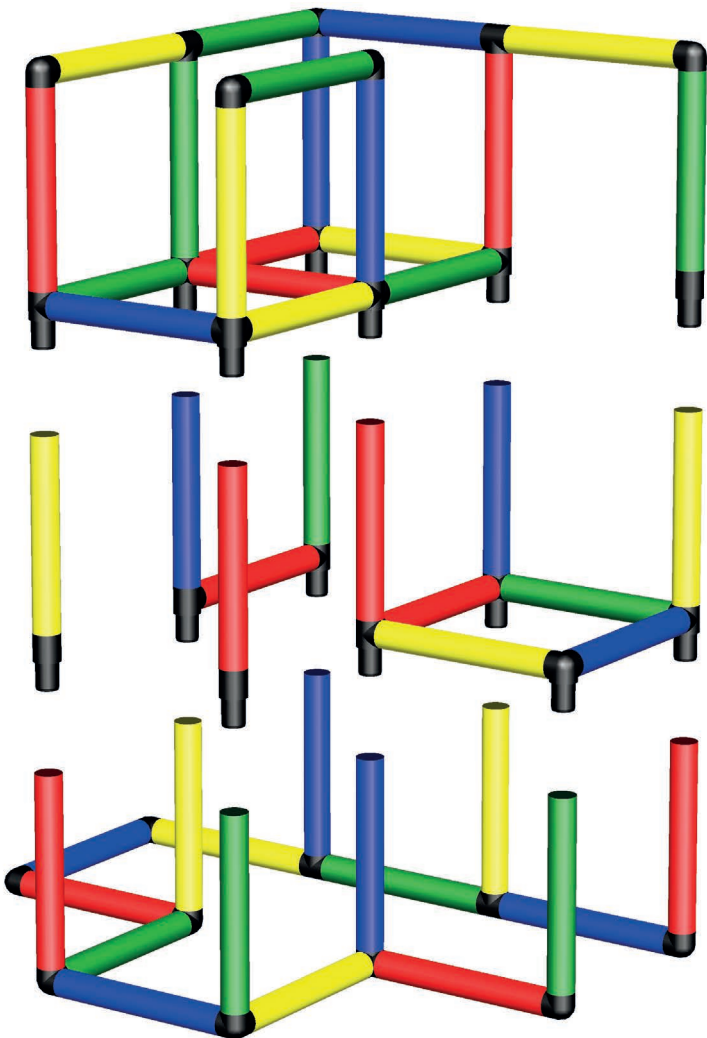

Spielburg

Play Castle

📏 125 x 85 x 125 cm

👤 18 m/mo 🕒 2 std/h

A0036

1

2