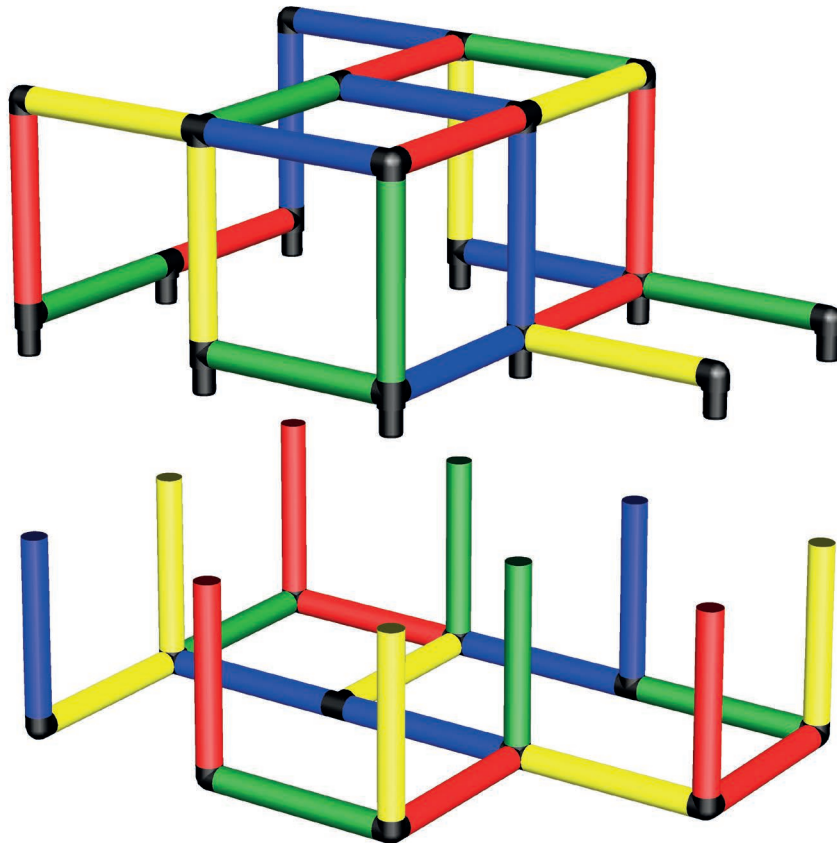

Würfelhaus

Cube House

125 x 85 x 85 cm

12 m/mo ⌚ 2 std/h

A0031

1

2