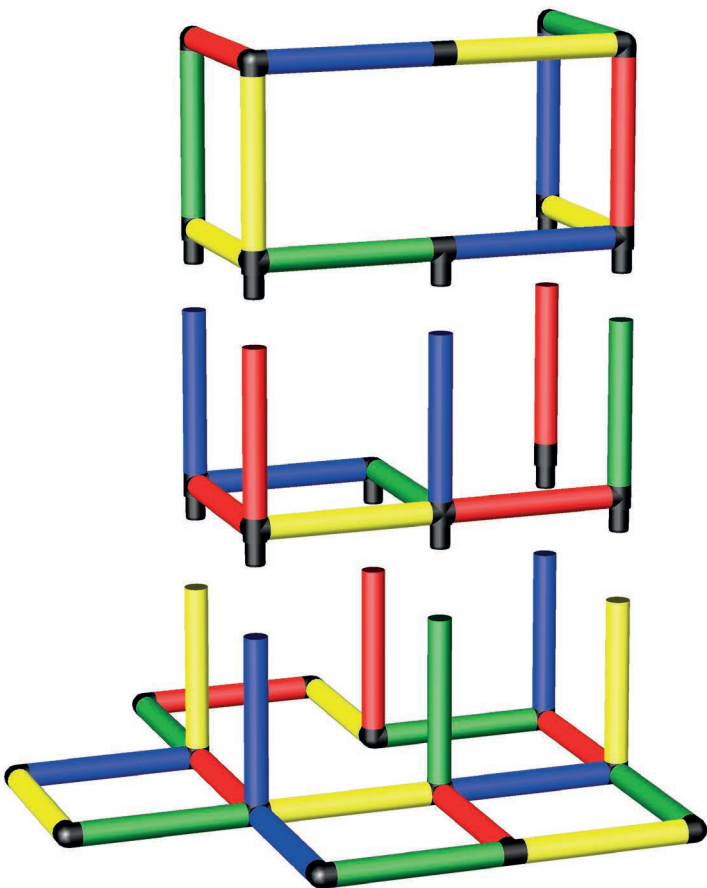

Die Kinderbühne

The Stage for Children

125 x 125 x 125 cm

12 m/mo ⌚ 2 std/h

A0042

1

2