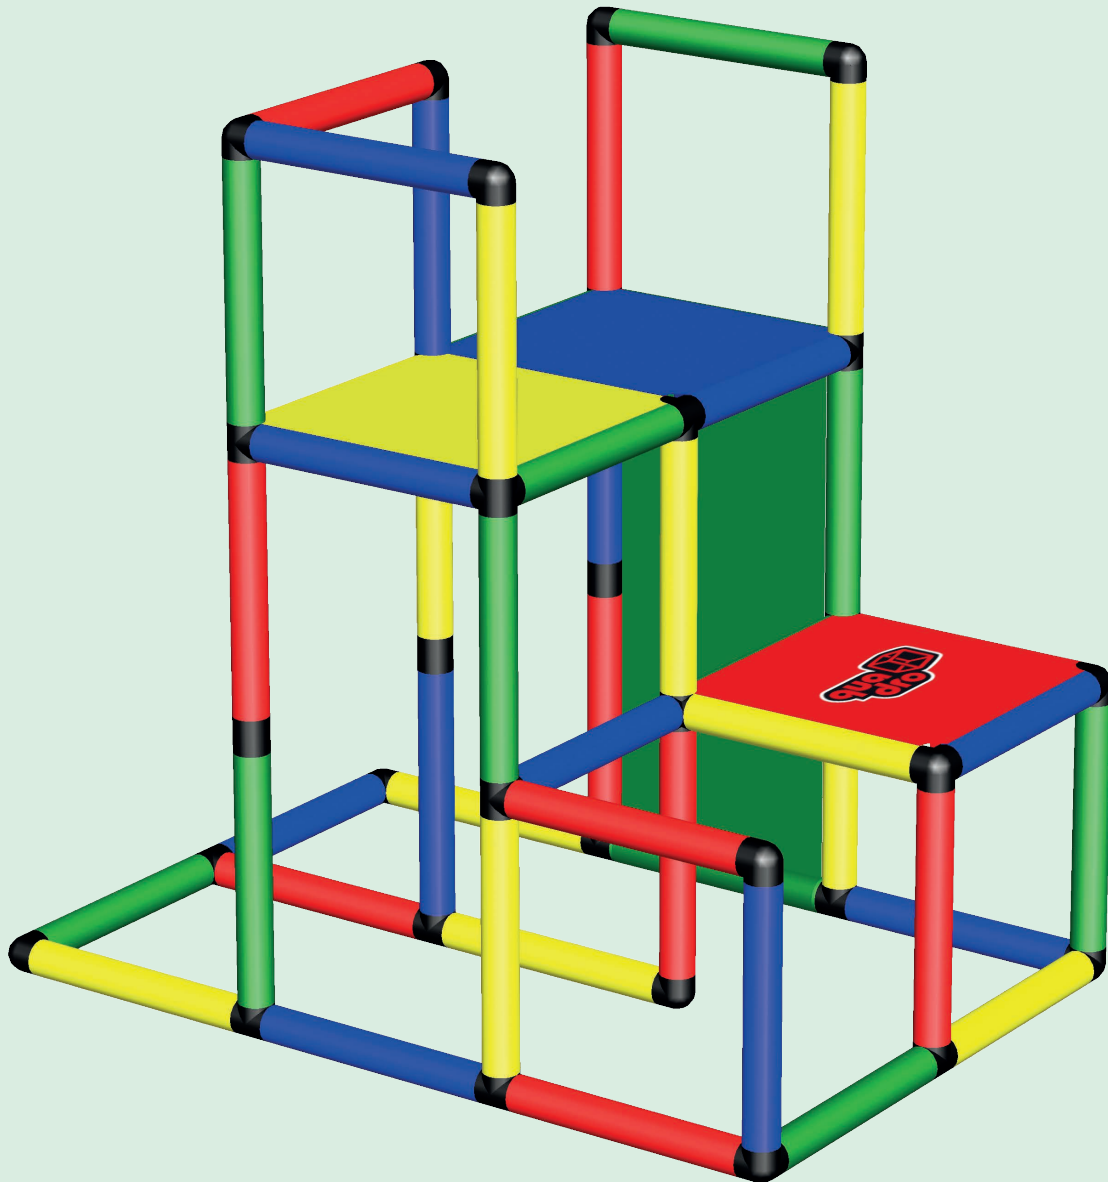

quadro STARTER

128 40
14 Designs

200 Teile
200 parts

Ab 6 Monate – 3 Jahre
From 6 months – 3 years

über 400 Designs
more than 400 designs

Mobilgeräte optimiert
Optimized for smartphones

www.quadromdb.com

Features